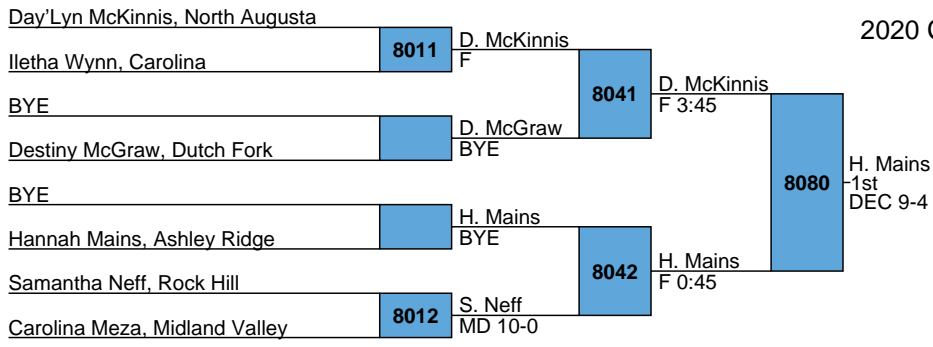

Elisha Samaniego, North Augusta

8003

J. Bracewell  
DEC 3-1

8033

J. Bracewell  
1st  
F 1:10

8004

K. Boyd  
F

2020 Carolina Invitational

Girls  
Bracket F

L8003	J. Sanders	J. Sanders
		3rd
L8004	E. Samaniego	F 3:45

8034

2020 Carolina Invitational  
Girls  
Bracket G

2020 Carolina Invitational  
Girls  
Bracket H

2020 Carolina Invitational  
Girls  
Bracket I

2020 Carolina Invitational  
Girls  
Bracket J

2020 Carolina Invitational  
Girls  
Bracket K

2020 Carolina Invitational  
Girls  
Bracket L

Kori Harris, Clover

Adelle Nappier, Boiling Springs

Riley Schultz, Goose Creek