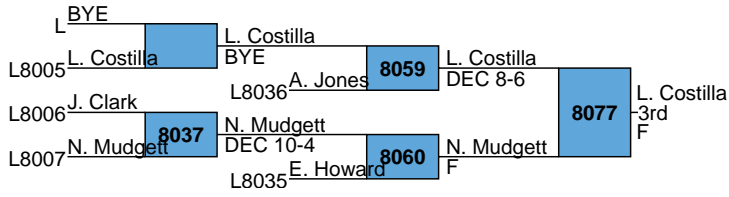

Girls  
Bracket F

L8003	J. Sanders	J. Sanders
		3rd
L8004	E. Samaniego	F 3:45

8034

2020 Carolina Invitational  
Girls  
Bracket G

2020 Carolina Invitational  
Girls  
Bracket H

2020 Carolina Invitational  
Girls  
Bracket I

2020 Carolina Invitational  
Girls  
Bracket J

2020 Carolina Invitational  
Girls  
Bracket K

2020 Carolina Invitational  
Girls  
Bracket L

Kori Harris, Clover

Adelle Nappier, Boiling Springs

Riley Schultz, Goose Creek