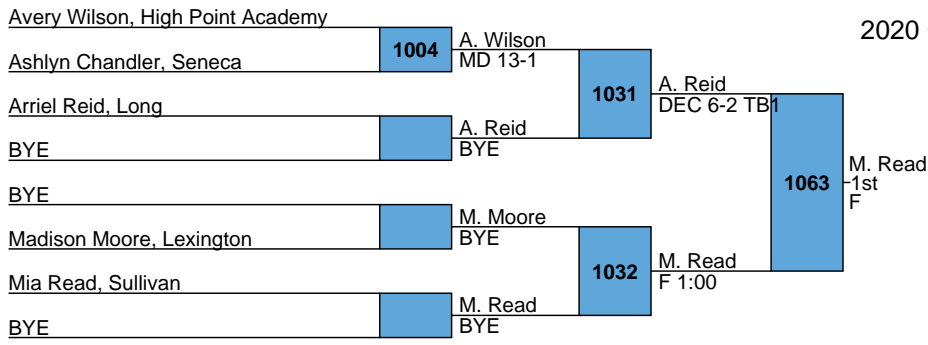

C. Hannon  
1st  
F 1:00

1003

C. Hannon  
F 1:00

2020 Carolina Invitational

Girls  
Bracket B

L1002 T. Yeager

L1003 A. Garcia

1030

A. Garcia  
3rd  
DEC 7-5

2020 Carolina Invitational  
Girls  
Bracket C

2020 Carolina Invitational  
Girls  
Bracket D

Willow Breedlove, Pickens

Lily Vitiello, Bluffton

Jesse Kemp, James Island

Amber Turner, Clover

8001

W. Breedlove  
MD 14-0

8031

J. Kemp  
1st  
MD 10-2

8002

J. Kemp  
MD 11-3

2020 Carolina Invitational

Girls