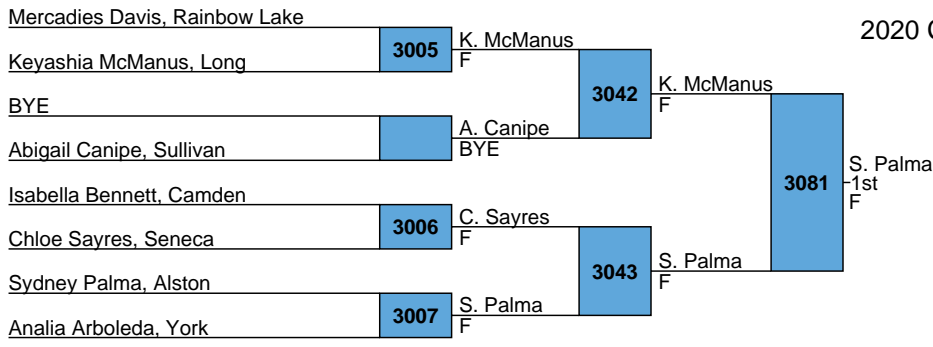

2020 Carolina Invitational  
Girls  
Bracket A

Tara Yeager, Hartsville

Kitty Sharpe, Saluda Trail

Claira Hannon, Gaffney

Angelique Garcia, Greenwood

1002

K. Sharpe  
F 1:23

1029

C. Hannon  
1st  
F 1:00

1003

C. Hannon  
F 1:00

2020 Carolina Invitational

Girls  
Bracket B

L1002 T. Yeager

L1003 A. Garcia

1030

A. Garcia  
3rd  
DEC 7-5

2020 Carolina Invitational  
Girls  
Bracket C

2020 Carolina Invitational  
Girls  
Bracket D

Willow Breedlove, Pickens

Lily Vitiello, Bluffton

Jesse Kemp, James Island

Amber Turner, Clover

8001

W. Breedlove  
MD 14-0

8031

J. Kemp  
1st  
MD 10-2

8002

J. Kemp  
MD 11-3

2020 Carolina Invitational

Girls