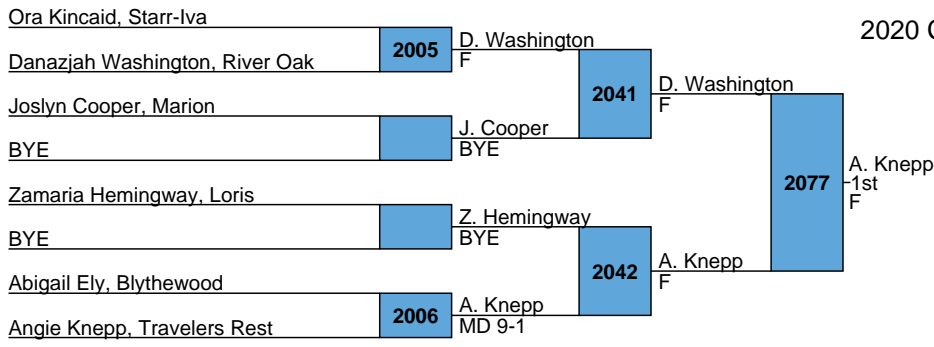

Elisha Samaniego, North Augusta

8003

J. Bracewell  
DEC 3-1

8033

J. Bracewell  
1st  
F 1:10

8004

K. Boyd  
F

2020 Carolina Invitational

Girls  
Bracket F

L8003	J. Sanders	J. Sanders
		3rd
L8004	E. Samaniego	F 3:45

8034

2020 Carolina Invitational  
Girls  
Bracket G

2020 Carolina Invitational  
Girls  
Bracket H

2020 Carolina Invitational  
Girls  
Bracket I

2020 Carolina Invitational  
Girls  
Bracket J

2020 Carolina Invitational  
Girls  
Bracket K

2020 Carolina Invitational  
Girls  
Bracket L

Kori Harris, Clover

Adelle Nappier, Boiling Springs

Riley Schultz, Goose Creek