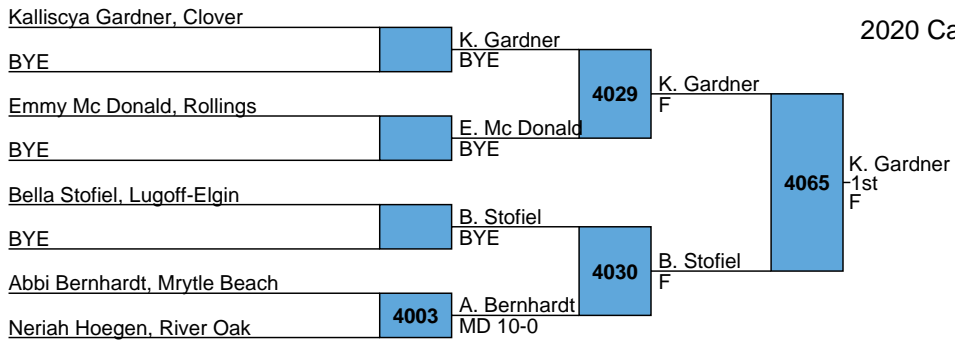

Elisha Samaniego, North Augusta

8003

J. Bracewell  
DEC 3-1

8033

J. Bracewell  
1st  
F 1:10

8004

K. Boyd  
F

2020 Carolina Invitational

Girls  
Bracket F

L8003	J. Sanders	J. Sanders
		3rd
L8004	E. Samaniego	F 3:45

8034

2020 Carolina Invitational  
Girls  
Bracket G

2020 Carolina Invitational  
Girls  
Bracket H

2020 Carolina Invitational  
Girls  
Bracket I

2020 Carolina Invitational  
Girls  
Bracket J

2020 Carolina Invitational  
Girls  
Bracket K

2020 Carolina Invitational  
Girls  
Bracket L

Kori Harris, Clover

Adelle Nappier, Boiling Springs

Riley Schultz, Goose Creek