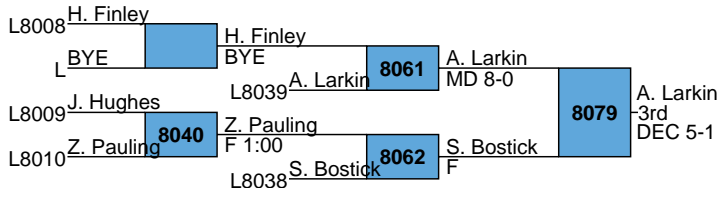

Elisha Samaniego, North Augusta

8003

J. Bracewell  
DEC 3-1

8033

J. Bracewell  
1st  
F 1:10

8004

K. Boyd  
F

2020 Carolina Invitational

Girls  
Bracket F

L8003	J. Sanders	J. Sanders
		3rd
L8004	E. Samaniego	F 3:45

8034

2020 Carolina Invitational  
Girls  
Bracket G

2020 Carolina Invitational  
Girls  
Bracket H

2020 Carolina Invitational  
Girls  
Bracket I

2020 Carolina Invitational  
Girls  
Bracket J

2020 Carolina Invitational  
Girls  
Bracket K

2020 Carolina Invitational  
Girls  
Bracket L

Kori Harris, Clover

Adelle Nappier, Boiling Springs

Riley Schultz, Goose Creek