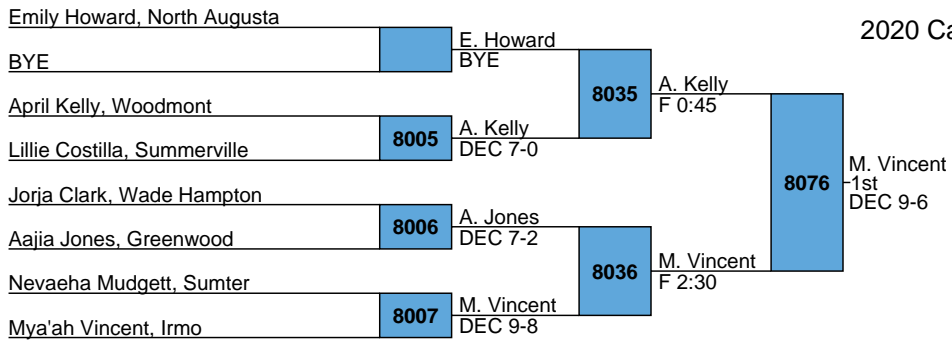

Elisha Samaniego, North Augusta

8003

J. Bracewell  
DEC 3-1

8033

J. Bracewell  
1st  
F 1:10

8004

K. Boyd  
F

2020 Carolina Invitational

Girls  
Bracket F

L8003	J. Sanders	J. Sanders
		3rd
L8004	E. Samaniego	F 3:45

8034

2020 Carolina Invitational  
Girls  
Bracket G

2020 Carolina Invitational  
Girls  
Bracket H

2020 Carolina Invitational  
Girls  
Bracket I

2020 Carolina Invitational  
Girls  
Bracket J

2020 Carolina Invitational  
Girls  
Bracket K

2020 Carolina Invitational  
Girls  
Bracket L

Kori Harris, Clover

Adelle Nappier, Boiling Springs

Riley Schultz, Goose Creek