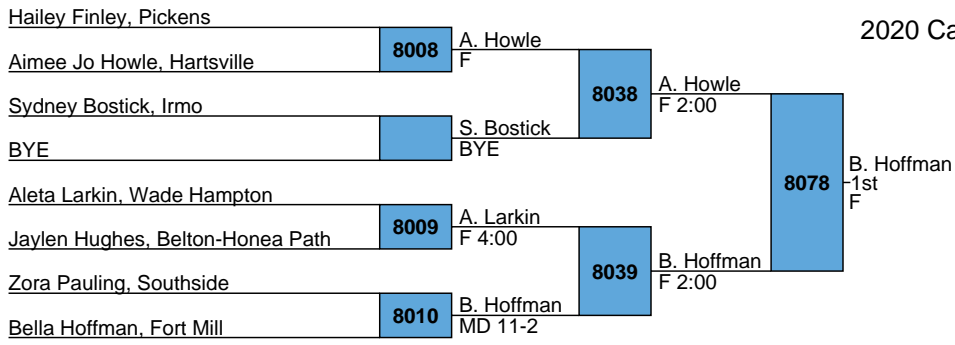

Elisha Samaniego, North Augusta

8003

J. Bracewell  
DEC 3-1

8033

J. Bracewell  
1st  
F 1:10

8004

K. Boyd  
F

2020 Carolina Invitational

Girls  
Bracket F

L8003	J. Sanders	J. Sanders
		3rd
L8004	E. Samaniego	F 3:45

8034

2020 Carolina Invitational  
Girls  
Bracket G

2020 Carolina Invitational  
Girls  
Bracket H

2020 Carolina Invitational  
Girls  
Bracket I

2020 Carolina Invitational  
Girls  
Bracket J

2020 Carolina Invitational  
Girls  
Bracket K

2020 Carolina Invitational  
Girls  
Bracket L

Kori Harris, Clover

Adelle Nappier, Boiling Springs

Riley Schultz, Goose Creek